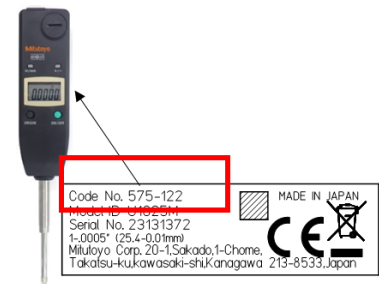

*Products with manufacturing numbers older than those listed are not affected.