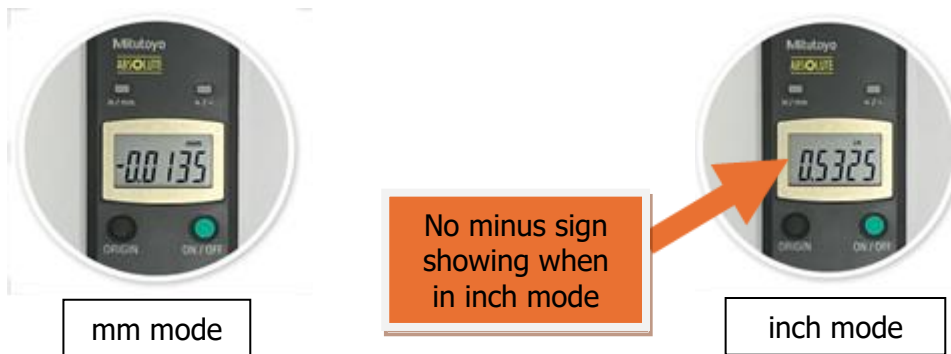

If you wish to return the product for a replacement, then please contact your local Technical Sales Representative or call 01264 353123 / email us at: sales@mitutoyo.co.uk and we would be happy to arrange this for you.

We do apologise for any inconvenience.

Yours faithfully

Neville Holloway
Quality Compliance & Systems Manager